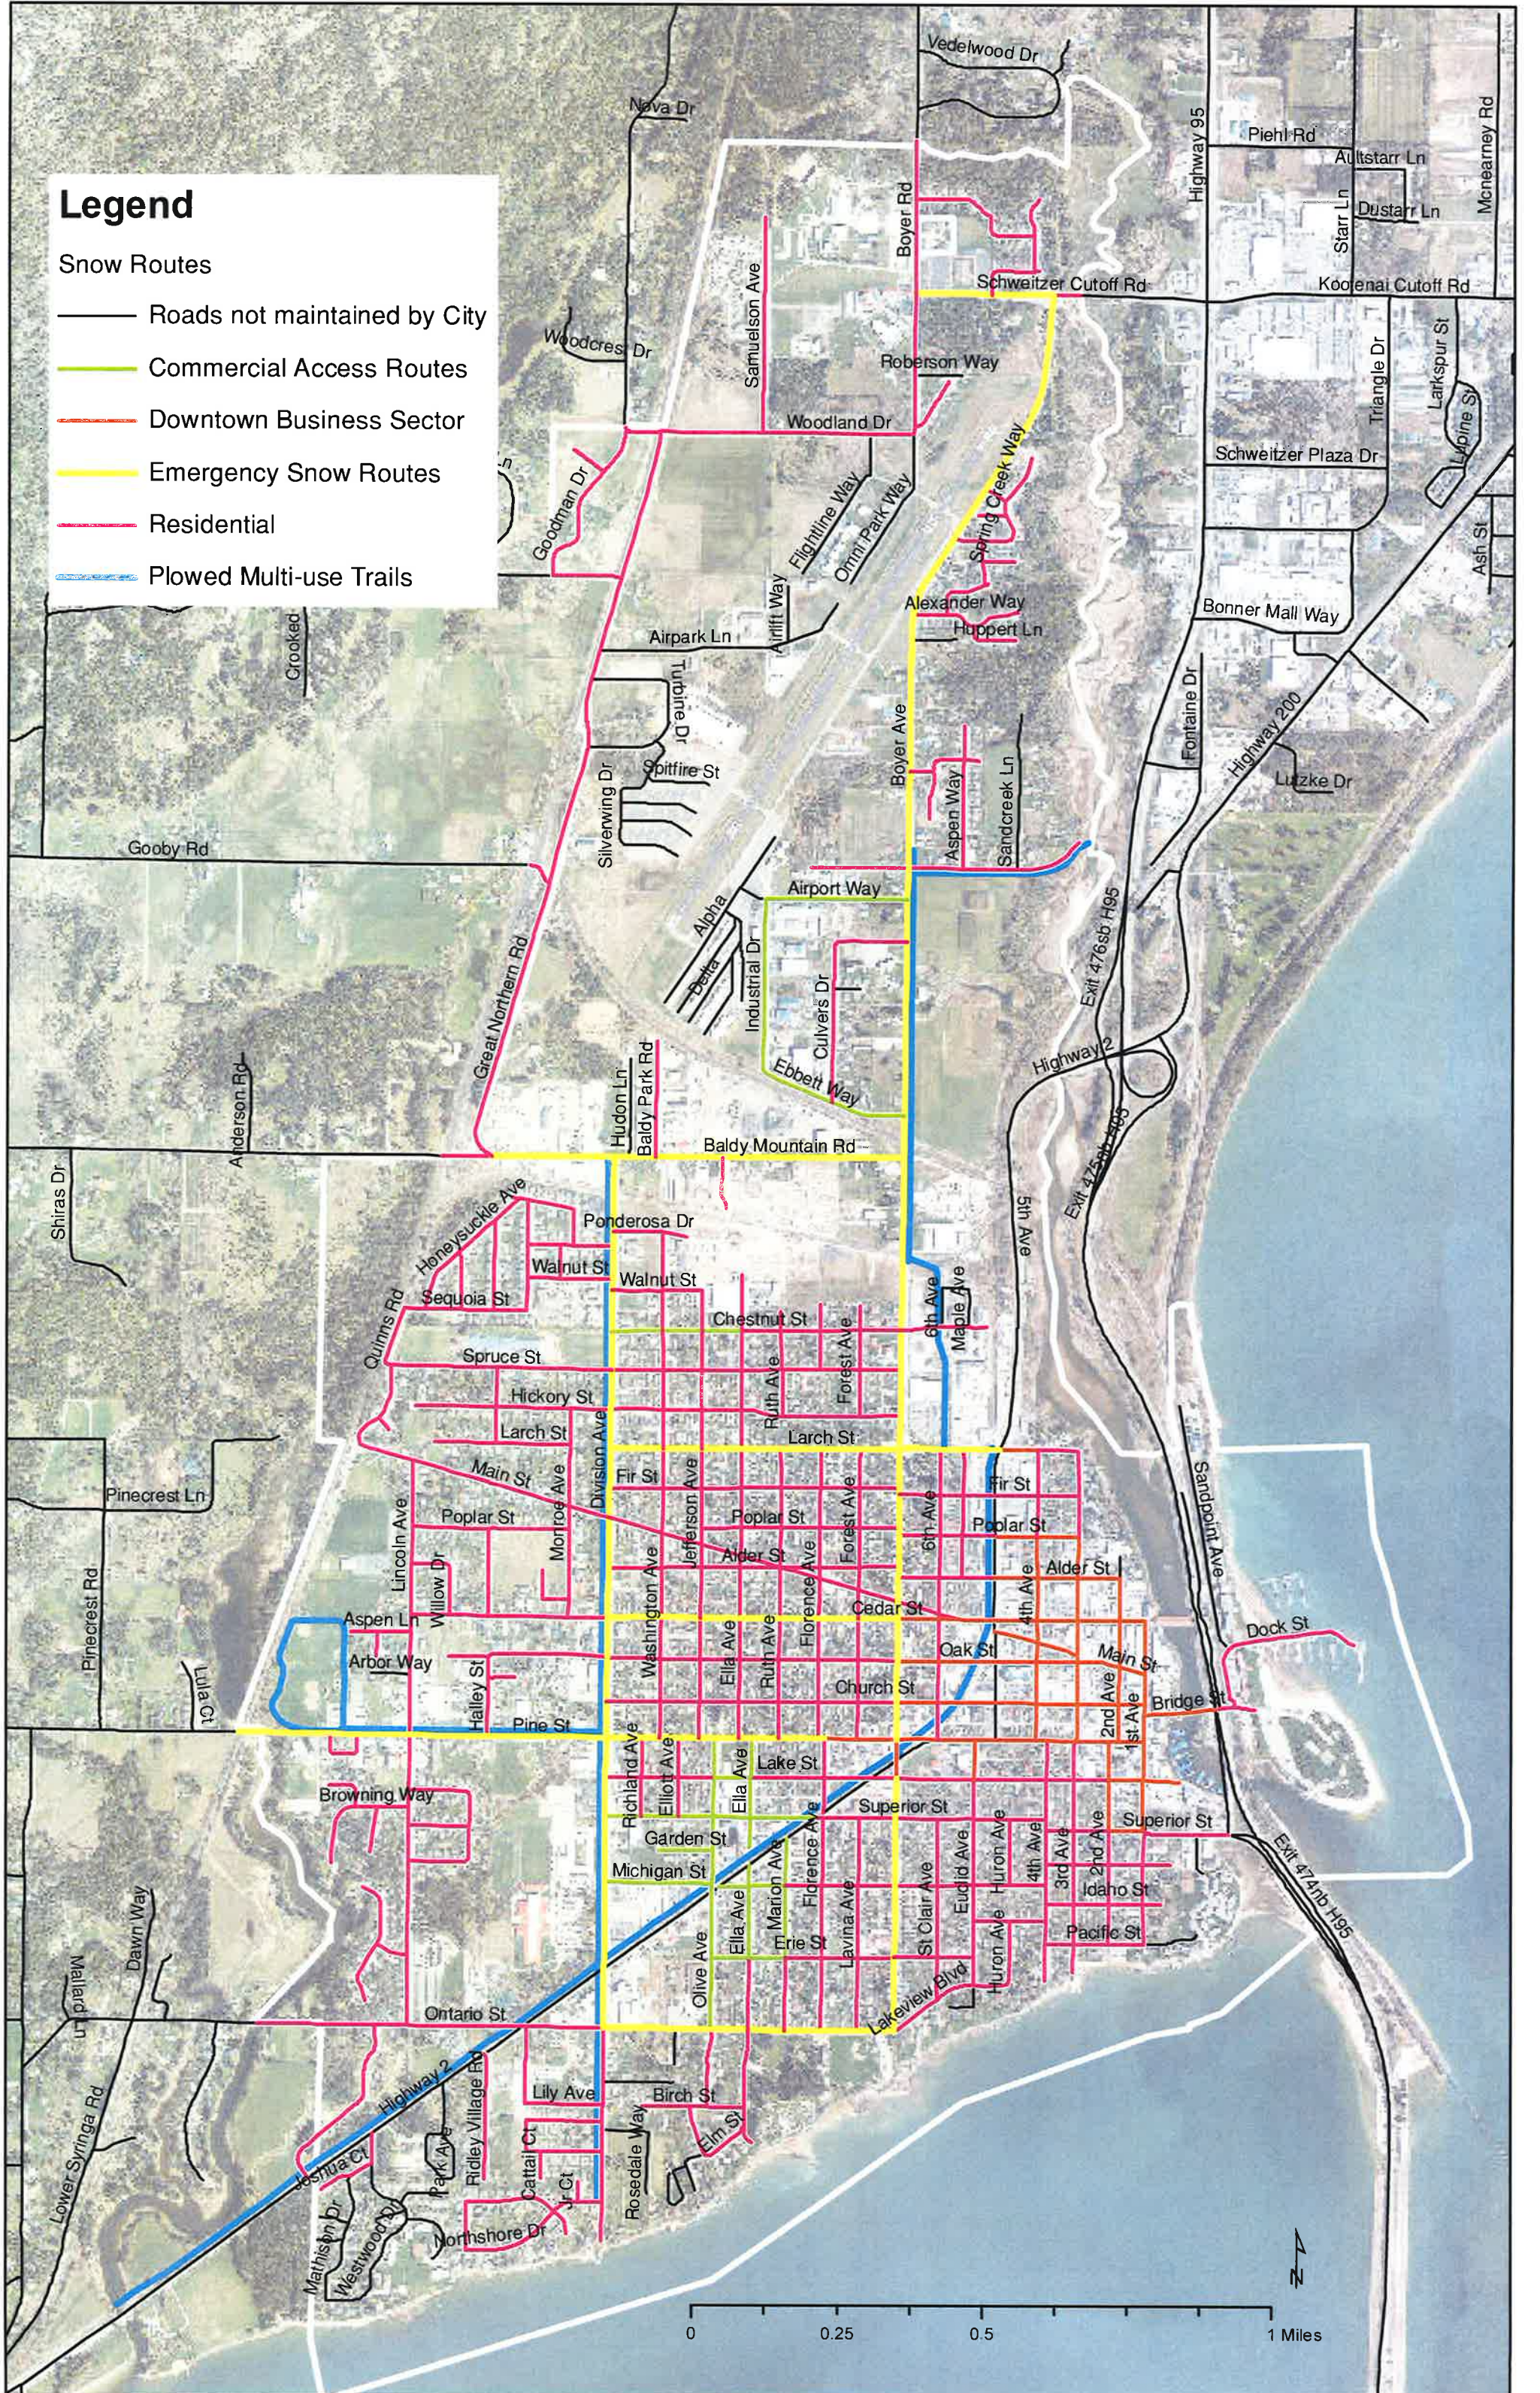

Legend

Snow Routes

- Roads not maintained by City
- Commercial Access Routes
- Downtown Business Sector
- Emergency Snow Routes
- Residential
- Plowed Multi-use Trails

0 0.25 0.5 1 Miles